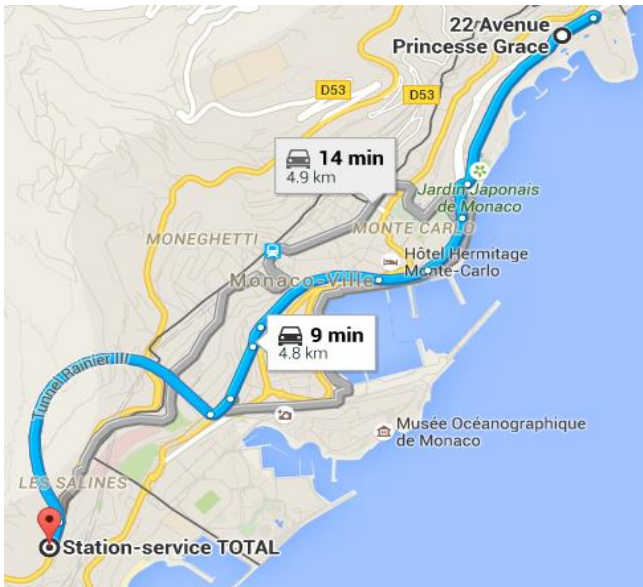

WEATHER:

More than 300 days of sun per year

AN EASY ACCESS LOCATION

Le Méridien Beach Plaza is located 32 kms from Nice International Airport (France's most important airport after Paris):

- ✓ More than 100 destinations from/to Nice Airport
- ✓ Possibility of arriving by helicopter directly from Nice Airport in just 7 minutes with amazing views of the Côte d'Azur
- ✓ 35 minutes' drive through the picturesque « Moyenne Corniche »
- ✓ 10 minutes from the Monaco railway station

TEST DRIVES ON THE SURROUNDING ROADS

- ✓ Country roads between the sea and the sky (Moyenne Corniche, Grande Corniche and A8 highway)
- ✓ The famous Road of Col de Turini, starting at the village of Sospel which is located only 25 kms from the hotel.
- ✓ Mountain roads (Col de Braus, Col de la Madonne, Col de la Couillole, Col de Brouis, etc)
- ✓ Landscapes and breathtaking panoramas

TEST DRIVES ON RACE TRACKS

CIRCUIT DU VAR (LUC)

- ✓ 130 km from the hotel (1h30 aprox)
- ✓ The track is 2,050 m long & 9 m wide
- ✓ 9 curves (7 right, 2 left)
- ✓ Longest straight line: 530 m

FRANCE F1 CIRCUIT PAUL RICARD

MOBIL Pitstop - Petrol station du Portier (with car wash)
(1 km, 2 min approx)
4 Avenue Princesse Grâce, 98000 Monaco
(same Avenue of the hotel)

TOTAL Petrol station (with car wash)
(4,8 km, 9 min approx)
23 Route de la Moyenne Corniche, 06320 Cap-d'Ail, France