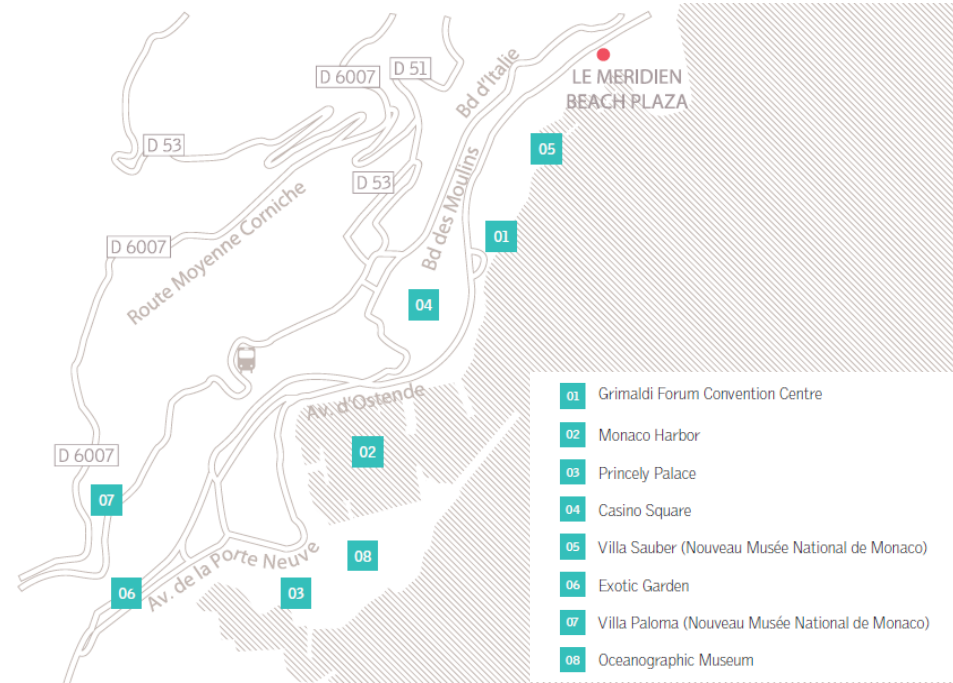

A UNIQUE LOCATION