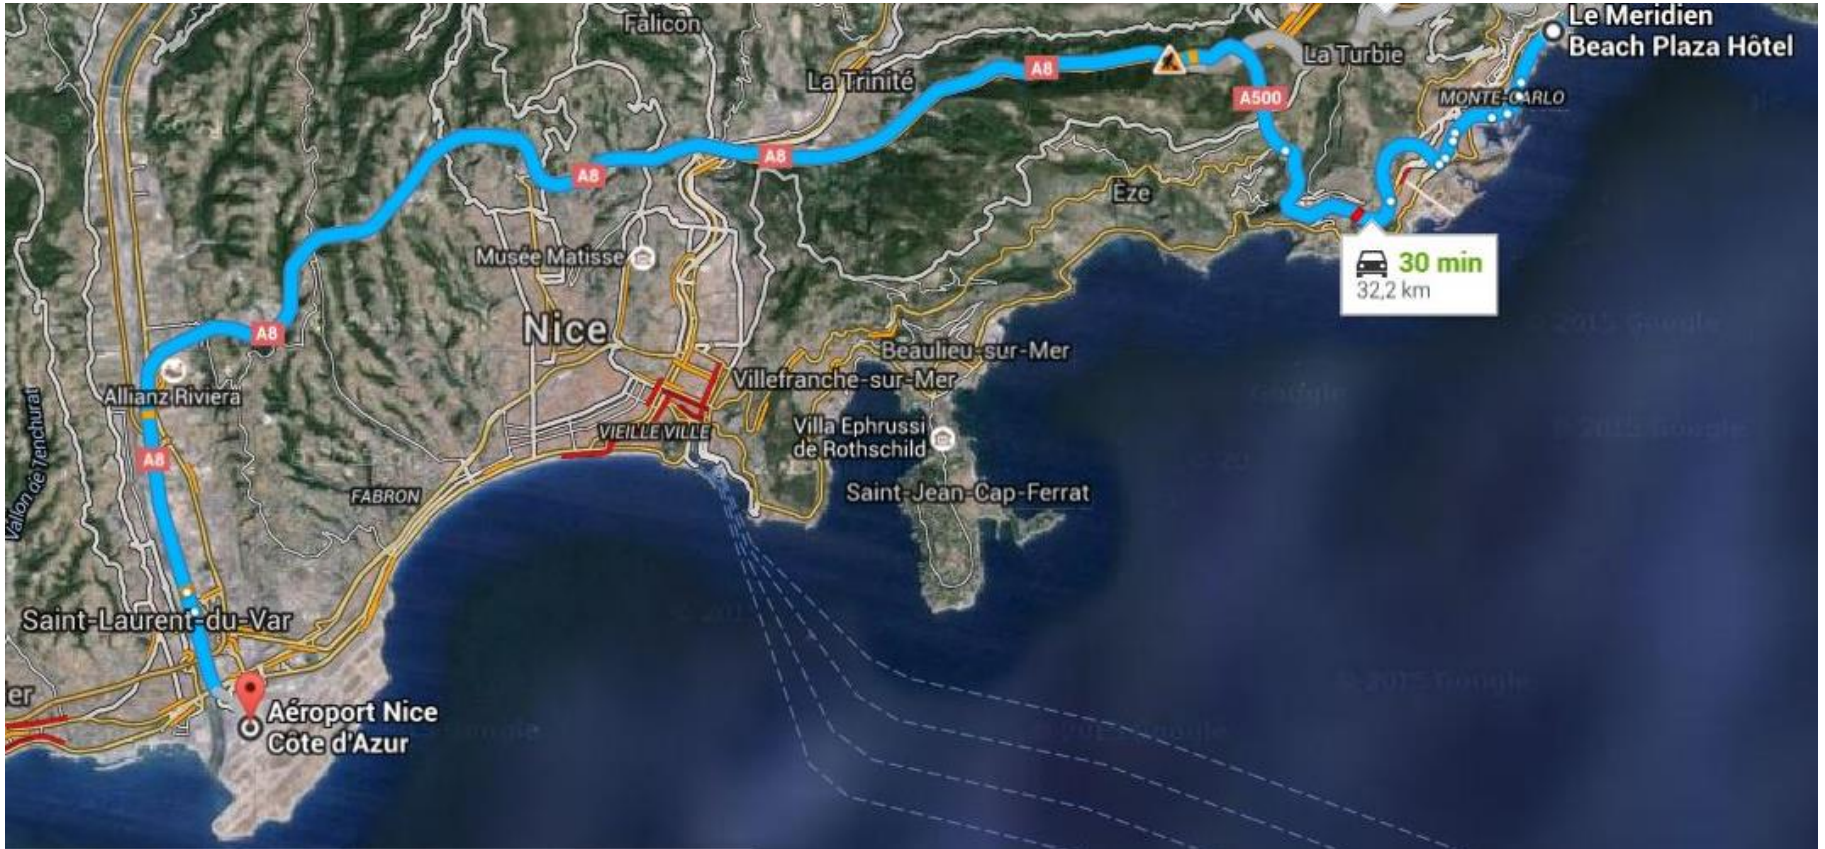

INTERESTING CAR RELATED EXPERIENCES:

The Automobile Club of Monaco, Exhibition of HSH The Prince of Monaco's Vintage Car Collection, drive through the Grand Prix de Monaco F1 track (the famous Hairpin, the Tunnel, La Rascasse, etc)

WEATHER:

More than 300 days of sun per year

AN EASY ACCESS LOCATION

Le Méridien Beach Plaza is located 32 kms from Nice International Airport (France's most important airport after Paris):

- ✓ More than 100 destinations from/to Nice Airport
- ✓ Possibility of arriving by helicopter directly from Nice Airport in just 7 minutes with amazing views of the Côte d'Azur
- ✓ 35 minutes' drive through the picturesque « Moyenne Corniche »
- ✓ 10 minutes from the Monaco railway station

TEST DRIVES ON THE SURROUNDING ROADS

- ✓ Country roads between the sea and the sky (Moyenne Corniche, Grande Corniche and A8 highway)
- ✓ The famous Road of Col de Turini, starting at the village of Sospel which is located only 25 kms from the hotel.
- ✓ Mountain roads (Col de Braus, Col de la Madonne, Col de la Couillole, Col de Brouis, etc)
- ✓ Landscapes and breathtaking panoramas

TEST DRIVES ON RACE TRACKS

CIRCUIT DU VAR (LUC)

- ✓ 130 km from the hotel (1h30 aprox)
- ✓ The track is 2,050 m long & 9 m wide
- ✓ 9 curves (7 right, 2 left)
- ✓ Longest straight line: 530 m

FRANCE F1 CIRCUIT PAUL RICARD