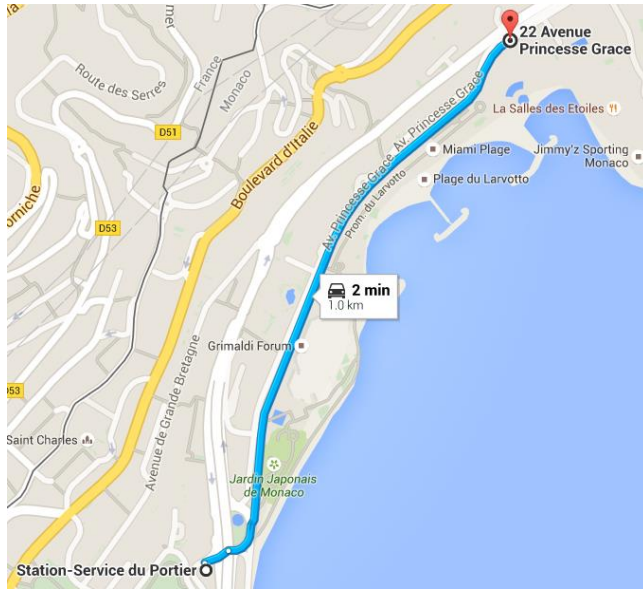

WEATHER:

More than 300 days of sun per year

AN EASY ACCESS LOCATION

Le Méridien Beach Plaza is located 32 kms from Nice International Airport (France's most important airport after Paris):

- ✓ More than 100 destinations from/to Nice Airport
- ✓ Possibility of arriving by helicopter directly from Nice Airport in just 7 minutes with amazing views of the Côte d'Azur
- ✓ 35 minutes' drive through the picturesque « Moyenne Corniche »
- ✓ 10 minutes from the Monaco railway station

TEST DRIVES ON THE SURROUNDING ROADS

- ✓ Country roads between the sea and the sky (Moyenne Corniche, Grande Corniche and A8 highway)
- ✓ The famous Road of Col de Turini, starting at the village of Sospel which is located only 25 kms from the hotel.
- ✓ Mountain roads (Col de Braus, Col de la Madonne, Col de la Couillole, Col de Brouis, etc)
- ✓ Landscapes and breathtaking panoramas

TEST DRIVES ON RACE TRACKS

CIRCUIT DU VAR (LUC)

- ✓ 130 km from the hotel (1h30 aprox)
- ✓ The track is 2,050 m long & 9 m wide
- ✓ 9 curves (7 right, 2 left)
- ✓ Longest straight line: 530 m

FRANCE F1 CIRCUIT PAUL RICARD

MOBIL Pitstop - Petrol station du Portier (with car wash)
(1 km, 2 min approx)
4 Avenue Princesse Grâce, 98000 Monaco
(same Avenue of the hotel)

TOTAL Petrol station (with car wash)
(4,8 km, 9 min approx)
23 Route de la Moyenne Corniche, 06320 Cap-d'Ail, France